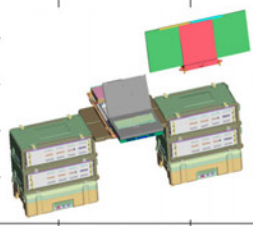

## TACTICAL COMPUTER AND COMMUNICATIONS BUILDING BLOCKS

Case Style		2100	2200	2300
<b>MT</b>	Empty Cases	C00230 	C00231 	C00232 
<b>DT</b>	Desktop Unit			C00229 
<b>PP</b>	Power Cases with VDC Outputs		C00139 	
<b>R</b>	Regular (or Cut Foam) Cases		C00129 	
<b>RG</b>	Cut Foam Cases with GPS Functionality		C00131 	
<b>RS</b>	Regular Secure Communications			
<b>RT</b>	Cut Foam Case with Satellite Communications Capability		C00130 	
<b>T</b>	Satellite Communications System	C00090 		
<b>TL</b>	Lightweight Satellite Communications System		C00222 	
<b>TS</b>	Secure Satellite Communications System	C00121 		
<b>TT</b>	TEMPEST Systems	C00123 		
<b>TD</b>	Dual Satellite Communications System	C00122 	C00255 	
<b>TN</b>	19" Rack Configuration System	C00124 	C00125 	C00228 