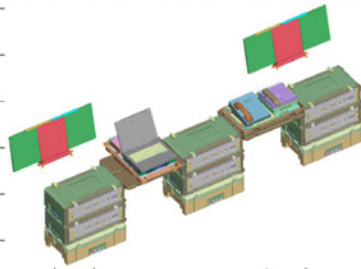

## TACTICAL COMPUTER AND COMMUNICATIONS BUILDING BLOCKS

Case Style		2100	2200	2300
<b>MT</b>	Empty Cases	C00230 	C00231 	C00232 
<b>DT</b>	Desktop Unit			C00229 
<b>PP</b>	Power Cases with VDC Outputs		C00139 	
<b>R</b>	Regular (or Cut Foam) Cases		C00129 	
<b>RG</b>	Cut Foam Cases with GPS Functionality		C00131 	
<b>RS</b>	Regular Secure Communications			
<b>RT</b>	Cut Foam Case with Satellite Communications Capability		C00130 	
<b>T</b>	Satellite Communications System	C00090 		
<b>TL</b>	Lightweight Satellite Communications System		C00222 	
<b>TS</b>	Secure Satellite Communications System	C00121 		
<b>TT</b>	TEMPEST Systems	C00123 		
<b>TD</b>	Dual Satellite Communications System	C00122 	C00255 	
<b>TN</b>	19" Rack Configuration System	C00124 	C00125 	C00228 