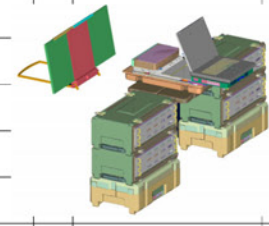

## TACTICAL COMPUTER AND COMMUNICATIONS BUILDING BLOCKS

Case Style		2100	2200	2300
<b>MT</b>	Empty Cases	C00230 	C00231 	C00232 
<b>DT</b>	Desktop Unit			C00229 
<b>PP</b>	Power Cases with VDC Outputs		C00139 	
<b>R</b>	Regular (or Cut Foam) Cases		C00129 	
<b>RG</b>	Cut Foam Cases with GPS Functionality		C00131 	
<b>RS</b>	Regular Secure Communications			
<b>RT</b>	Cut Foam Case with Satellite Communications Capability		C00130 	
<b>T</b>	Satellite Communications System	C00090 		
<b>TL</b>	Lightweight Satellite Communications System		C00222 	
<b>TS</b>	Secure Satellite Communications System	C00121 		
<b>TT</b>	TEMPEST Systems	C00123 		
<b>TD</b>	Dual Satellite Communications System	C00122 	C00255 	
<b>TN</b>	19" Rack Configuration System	C00124 	C00125 	C00228 