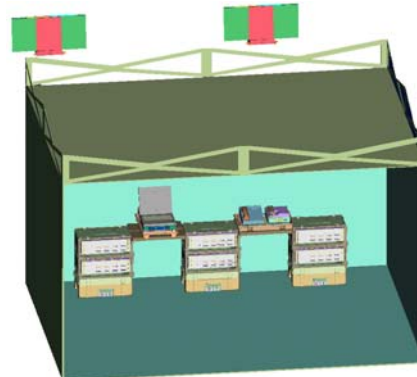

SkyStream Edge Media Router won highest rating from Integrated Testing Laboratories (ITL) two consecutive years

Action Systems
a division of V&A Incorporated

Phone: (505) 526-6606
FAX: (505) 526-7741
E-Mail: info@goaction.com
WEB Site: www.ActionSystems-US.com

The "Custom COTS" Solution